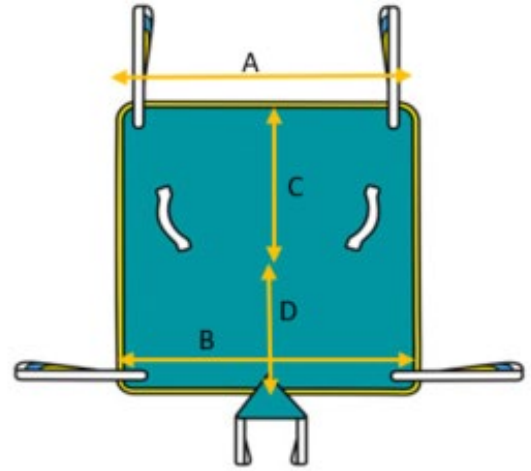

Curative Universal

Style:	Curative	Universal	
	approximate dimensions, mm		
Size	A shoulder width	B back depth	C overall length
Extra Small	700	500	900
Small	800	520	950
Medium	900	620	1120
Large	1000	675	1270
Extra Large	1150	730	1450
	strap dimensions, mm		
	longest	longest to middle	middle to shortest
shoulder	270	-90	-75
leg	540 (xs 490)	-75	-75

Curative Classic Universal

Style:	Curative	Classic Universal		
approximate dimensions, mm				
Size	A shoulder width	B back depth	C overall length	D Leg length sling edge to tip
Extra Small	700	500	800	510
Small	800	520	880	580
Medium	900	620	1020	650
Large	1000	675	1140	750
Extra Large	1150	730	1250	870
strap dimensions, mm				
	longest	longest to middle	middle to shortest	
shoulder	270	-90	-75	
leg outer	500	-100	-100	
	longest	longest to shortest		
leg tip	250	-90		

MOVING AND HANDLING SYSTEMS BY CARE SHOP

Curative Toileting

Style:	Curative	Toileting		
	approximate dimensions, mm			
Size	A shoulder width	B back depth	C overall length	D chestband length tip to tip
Extra Small	700	200	800	860
Small	800	220	840	1060
Medium	900	250	910	1200
Large	1000	280	1030	1350
Extra Large	1150	280	1160	1600
strap dimensions, mm				
	longest	longest to middle	middle to shortest	
shoulder	270	-90	-75	
leg	490 (xs 490)	-75	-75	

Curative Hammock

Style:	Curative	Hammock		
	approximate dimensions, mm			
Size	A shoulder width	B bottom width	C back depth	D seat depth
Extra Small	700	500	500	300
Small	800	900	520	350
Medium	900	1000	620	390
Large	1000	1150	675	450
Extra Large	1150	1240	730	480
	strap dimensions, mm			
	longest	longest to middle	middle to shortest	
shoulder	270	-90	-75	
leg outer	420	-75	-75	