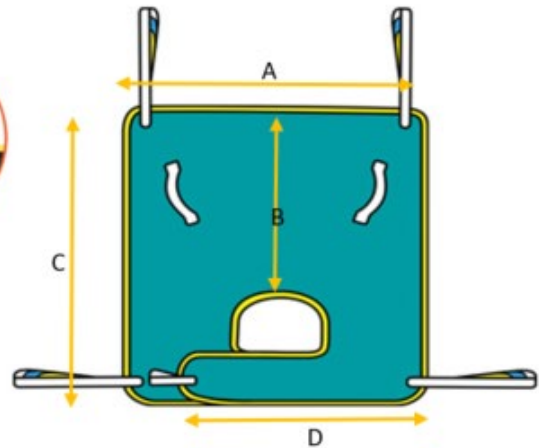

Curative Universal

Style:	Curative	Universal	
	approximate dimensions, mm		
Size	A shoulder width	B back depth	C overall length
Extra Small	700	500	900
Small	800	520	950
Medium	900	620	1120
Large	1000	675	1270
Extra Large	1150	730	1450
	strap dimensions, mm		
	longest	longest to middle	middle to shortest
shoulder	270	-90	-75
leg	540 (xs 490)	-75	-75

Curative Classic Universal

Style:	Curative	Classic Universal		
approximate dimensions, mm				
Size	A shoulder width	B back depth	C overall length	D Leg length sling edge to tip
Extra Small	700	500	800	510
Small	800	520	880	580
Medium	900	620	1020	650
Large	1000	675	1140	750
Extra Large	1150	730	1250	870
strap dimensions, mm				
	longest	longest to middle	middle to shortest	
shoulder	270	-90	-75	
leg outer	500	-100	-100	
	longest	longest to shortest		
leg tip	250	-90		

MOVING AND HANDLING SYSTEMS BY CARE SHOP

Curative Toileting

Style:	Curative	Toileting		
	approximate dimensions, mm			
Size	A shoulder width	B back depth	C overall length	D chestband length tip to tip
Extra Small	700	200	800	860
Small	800	220	840	1060
Medium	900	250	910	1200
Large	1000	280	1030	1350
Extra Large	1150	280	1160	1600
strap dimensions, mm				
	longest	longest to middle	middle to shortest	
shoulder	270	-90	-75	
leg	490 (xs 490)	-75	-75	

Curative Hammock

Style:	Curative	Hammock		
	approximate dimensions, mm			
Size	A shoulder width	B bottom width	C back depth	D seat depth
Extra Small	700	500	500	300
Small	800	900	520	350
Medium	900	1000	620	390
Large	1000	1150	675	450
Extra Large	1150	1240	730	480
	strap dimensions, mm			
	longest	longest to middle	middle to shortest	
shoulder	270	-90	-75	
leg outer	420	-75	-75	