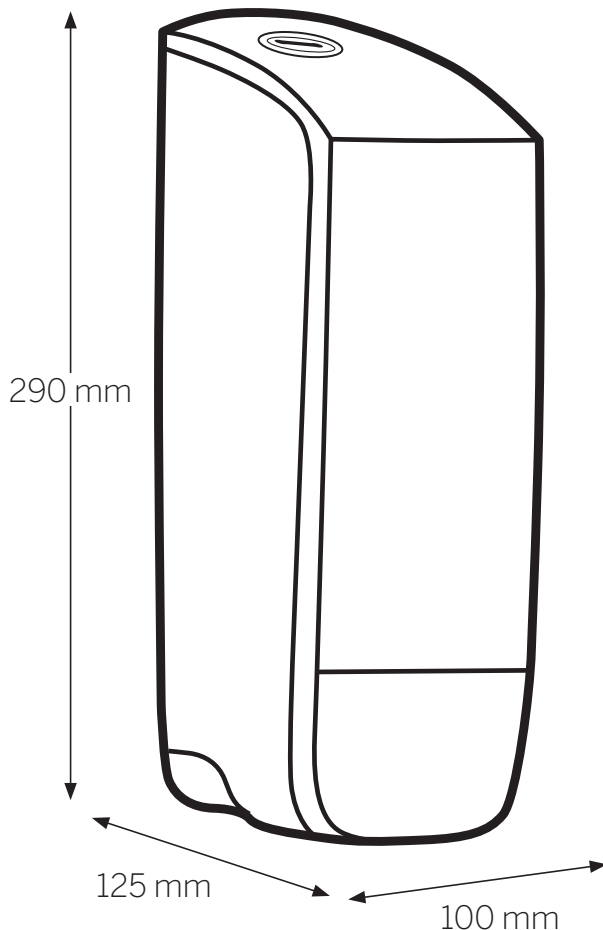

77373, 77397

KATRIN Soap Dispenser 1 000 ML

Open with key
(Position – key needed and turn right)

A. Pull lower part of cover outwards B. Push and pull cover to open

Easy opening
(Position – turn left with key once, then no key needed to open dispenser)

**REMOVE
KEY**

150mm