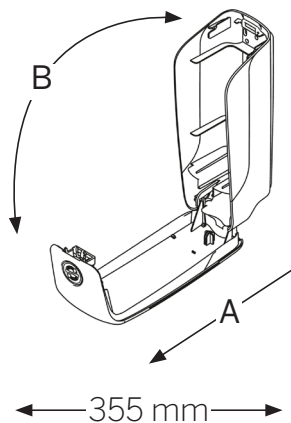

77373, 77397

KATRIN Soap Dispenser 1 000 ML

Open with key
(Position – key needed and turn right)

A. Pull lower part of cover outwards B. Push and pull cover to open

Easy opening
(Position – turn left with key once, then no key needed to open dispenser)

**REMOVE
KEY**

150mm