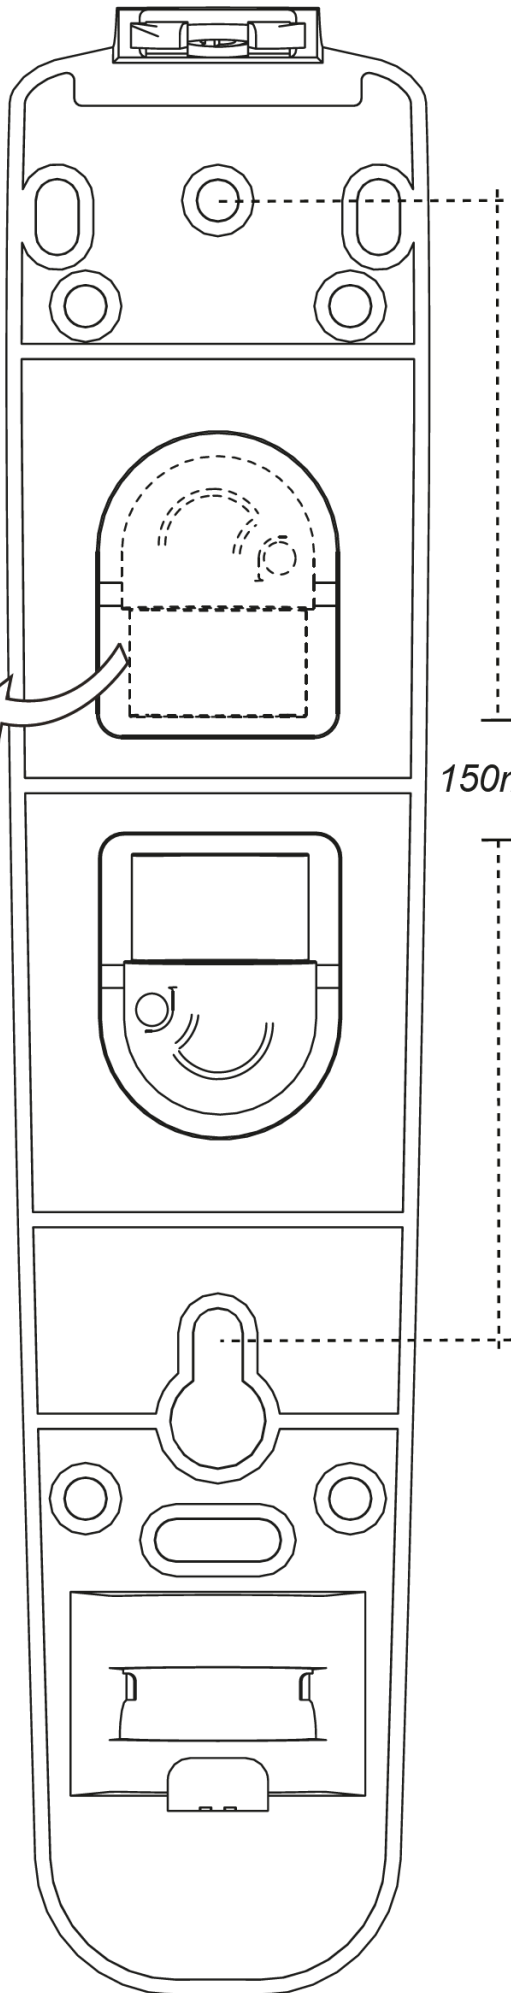

77373, 77397

KATRIN Soap Dispenser 1 000 ML

Open with key
(Position – key needed and turn right)

A. Pull lower part of cover outwards B. Push and pull cover to open

Easy opening
(Position – turn left with key once, then no key needed to open dispenser)

**REMOVE
KEY**

150mm