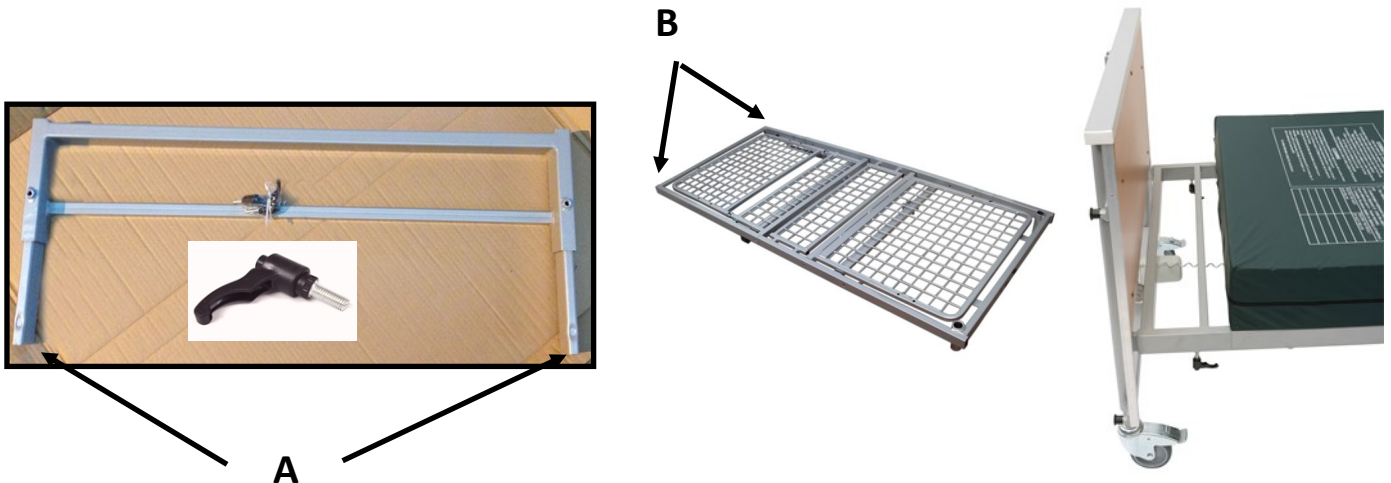

Model - 21804BE Bed Extension

The bed extension enables the bed to be extended by 22cm/9".

Fits users from 196 to 216cm/6'5" to 7'1".

The extension bracket fits to the foot section while the Mattress Infill and longer Side Rails ensure a safe caring environment.

Assembly Instructions

Model 21804BE Mattress Extension is supplied with 2 hand levers (A).

To fit the mattress extension to the mattress support, insert the arms (A) into the foot end of the mattress support (B).

Fit the mattress support with bed extension fitted to the footboard.

Secure in place by tightening the hand levers.